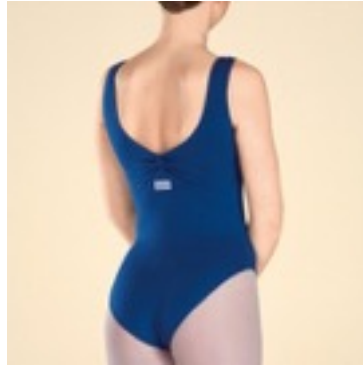

- WHITE PCL SHORT SLEEVED LEOTARD
- NAVY PCL STIRRUP TIGHTS
- WHITE CANVAS BALLET SHOES WITH WHITE ELASTIC
- SHORT WHITE SOCKS
- LACED UP CHARACTER SHOES

GRADE FIVE

- RED RUCHED FRONT SLEEVELESS LEOTARD & MATCHING WAISTBAND
- PINK NYLON TIGHTS
- PINK CANVAS BALLET SHOES WITH 12MM MATCHING PINK ELASTIC
- PALE PINK, PINK & MULBERRY CHARACTER SKIRT
- HIGH CUBAN HEEL CHARACTER SHOES

- WHITE PCL SHORT SLEEVED LEOTARD
- NAVY PCL STIRRUP TIGHTS
- WHITE CANVAS BALLET SHOES WITH WHITE ELASTIC
- SHORT WHITE SOCKS
- LACED UP CHARACTER SHOES

AS ABOVE

GRADE SIX

- MULBERRY RUCHED FRONT SLEEVELESS LEOTARD & MATCHING WAISTBAND
- MULBERRY LONG GEORGETTE PRACTICE SKIRT
- PINK NYLON TIGHTS
- PINK CANVAS BALLET SHOES WITH 12MM MATCHING PINK ELASTIC
- PALE PINK, PINK & MULBERRY CHARACTER SKIRT
- HIGH CUBAN HEEL CHARACTER SHOES

- WHITE PCL SHORT SLEEVED LEOTARD
- NAVY PCL STIRRUP TIGHTS
- WHITE CANVAS BALLET SHOES WITH WHITE ELASTIC
- SHORT WHITE SOCKS
- LACED UP CHARACTER SHOES

AS ABOVE

GRADE SEVEN

- ROYAL BLUE RUCHED FRONT SLEEVELESS LEOTARD & MATCHING WAISTBAND
- ROYAL BLUE GEORGETTE PRACTICE SKIRT
- PINK NYLON TIGHTS
- PINK CANVAS BALLET SHOES WITH 12MM MATCHING PINK ELASTIC
- MULBERRY, PURPLE & BLUE CHARACTER SKIRT
- HIGH CUBAN HEEL CHARACTER SHOES