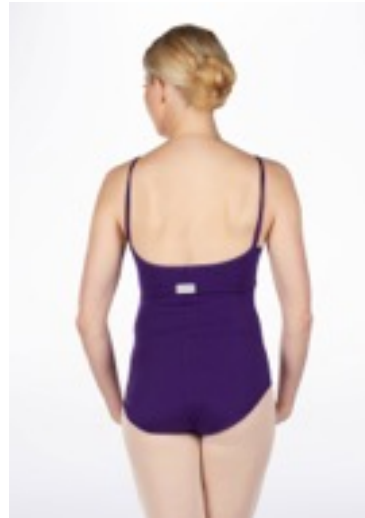

ADVANCED FOUNDATION

- PURPLE SPAGHETTI STRAP LEOTARD & MATCHING WAISTBAND
- PINK NYLON TIGHTS
- SOFT POINTE SHOES WITH PINK RIBBONS
- POINTE SHOES WITH PINK RIBBONS
- PURPLE HEAD RIBBON
- BLOCH TUTU SKIRT OR FREED ADVANCED SKIRT (DEPENDING ON VARIATION CHOICE)

- WHITE PCL SHORT SLEEVED LEOTARD
- BLACK PCL STIRRUP TIGHTS
- WHITE CANVAS BALLET SHOES WITH WHITE ELASTIC
- LONG WHITE SOCKS WORN OVER TIGHTS

AS ABOVE BUT BLACK TIGHTS & LONG SOCKS