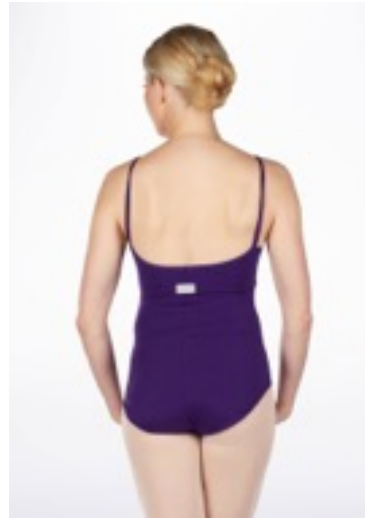

ADVANCED FOUNDATION

- PURPLE SPAGHETTI STRAP LEOTARD & MATCHING WAISTBAND
- PINK NYLON TIGHTS
- SOFT POINTE SHOES WITH PINK RIBBONS
- POINTE SHOES WITH PINK RIBBONS
- PURPLE HEAD RIBBON
- BLOCH TUTU SKIRT OR FREED ADVANCED SKIRT (DEPENDING ON VARIATION CHOICE)

- WHITE PCL SHORT SLEEVED LEOTARD
- BLACK PCL STIRRUP TIGHTS
- WHITE CANVAS BALLET SHOES WITH WHITE ELASTIC
- LONG WHITE SOCKS WORN OVER TIGHTS

AS ABOVE BUT BLACK TIGHTS & LONG SOCKS