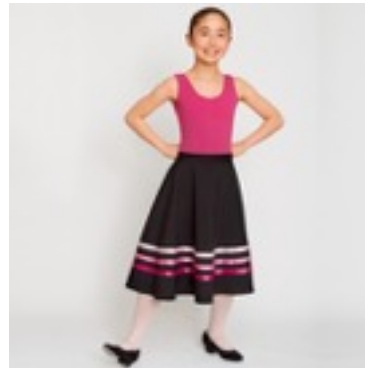

GRADE FIVE

- RED RUCHED FRONT SLEEVELESS LEOTARD & MATCHING WAISTBAND
- PINK NYLON TIGHTS
- PINK CANVAS BALLET SHOES WITH 12MM MATCHING PINK ELASTIC
- PALE PINK, PINK & MULBERRY CHARACTER SKIRT
- HIGH CUBAN HEEL CHARACTER SHOES

- WHITE PCL SHORT SLEEVED LEOTARD
- NAVY PCL STIRRUP TIGHTS
- WHITE CANVAS BALLET SHOES WITH WHITE ELASTIC
- SHORT WHITE SOCKS
- LACED UP CHARACTER SHOES

AS ABOVE