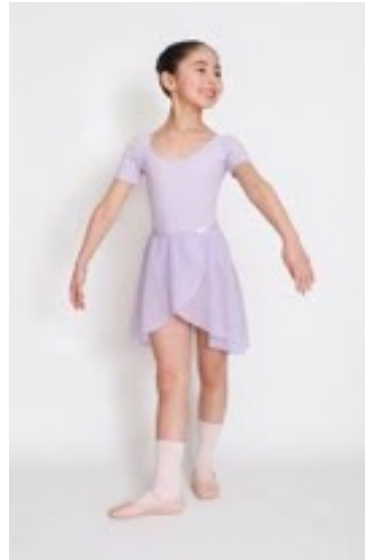

PRIMARY

- LILAC SHORT SLEEVED LEOTARD & MATCHING WAISTBAND
- LILAC GEORGETTE WRAP OVER/ELASTIC SKIRT
- SHORT PINK SOCKS
- PINK LEATHER BALLET SHOES WITH 12MM MATCHING PINK ELASTIC
- LILAC CROSSOVER CARDIGAN (OPTIONAL)
- LILAC HEADBAND (OPTIONAL)

- BLUE T-SHIRT
- NAVY SHORTS
- SHORT WHITE SOCKS
- BLACK LEATHER BALLET SHOES WITH 12MM WHITE ELASTIC