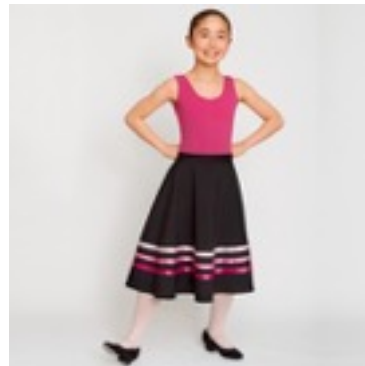

- WHITE PCL SHORT SLEEVED LEOTARD
- NAVY PCL STIRRUP TIGHTS
- WHITE CANVAS BALLET SHOES WITH WHITE ELASTIC
- SHORT WHITE SOCKS
- LACED UP CHARACTER SHOES

GRADE FIVE

- RED RUCHED FRONT SLEEVELESS LEOTARD & MATCHING WAISTBAND
- PINK NYLON TIGHTS
- PINK CANVAS BALLET SHOES WITH 12MM MATCHING PINK ELASTIC
- PALE PINK, PINK & MULBERRY CHARACTER SKIRT
- HIGH CUBAN HEEL CHARACTER SHOES

- WHITE PCL SHORT SLEEVED LEOTARD
- NAVY PCL STIRRUP TIGHTS
- WHITE CANVAS BALLET SHOES WITH WHITE ELASTIC
- SHORT WHITE SOCKS
- LACED UP CHARACTER SHOES

AS ABOVE

GRADE SIX

- MULBERRY RUCHED FRONT SLEEVELESS LEOTARD & MATCHING WAISTBAND
- MULBERRY LONG GEORGETTE PRACTICE SKIRT
- PINK NYLON TIGHTS
- PINK CANVAS BALLET SHOES WITH 12MM MATCHING PINK ELASTIC
- PALE PINK, PINK & MULBERRY CHARACTER SKIRT
- HIGH CUBAN HEEL CHARACTER SHOES